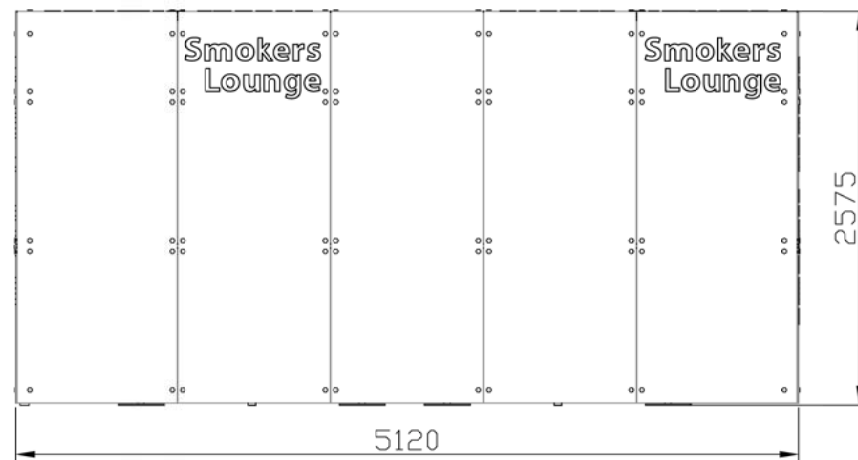

Seitenansicht